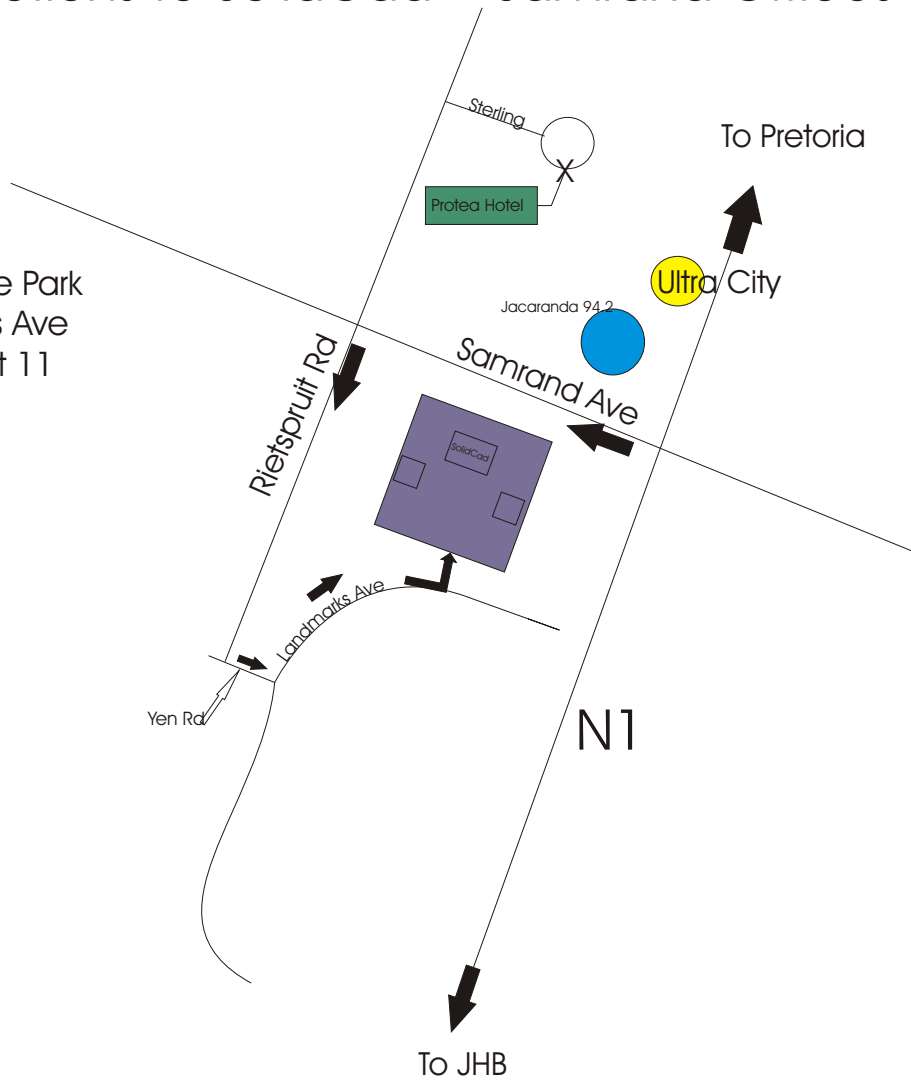

# Directions to SolidCad - Samrand Offices

Rosehip Office Park  
29 Landmarks Ave  
Kosmosdal Ext 11  
Samrand  
Centurion

From JHB:

Take Samrand offturn and turn left into Samrand Ave. At the next Robot, turn left into Rietspruit Rd. Turn left again into Yen Street. The Spur Warehouse will be on your right. At the T-junction, turn left into Landmarks Ave. Rosehip Office Park is the first building on your left hand side.